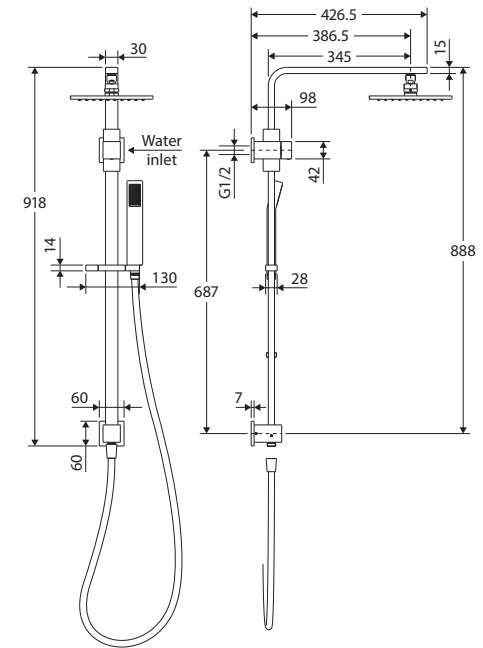

Jet Matte Black TWIN SHOWER

Features

- Electroplated matte black finish with chrome accents
- Integrated top water inlet and diverter
- **WELS 3 Star rated, 9L/min**

Rail:

- Slider to adjust height of hand shower
- Made from solid brass
- Rail thickness: 30 x 15 mm
- 1.5 metre matte black PVC flexible hose

MODENA Overhead Shower (411101B):

- 200 x 200 mm
- Thin 8 mm profile
- Easy to clean TPR nozzles
- Made from stainless steel
- Brass swivel joint
- Female ½" BSP inlet

JET Hand Piece (MSH002):

- Single water-flow setting
- Easy to clean, durable silicone nozzles
- Made from solid brass

While we aim to ensure specifications are correct at the time of publication, Fienza reserves the right to make modifications without prior notice. Physical colour may vary from image shown. All measurements are shown in millimetres. Always use physical product measurements for mark-ups and roughing-in as the technical drawing may differ from actual product received.